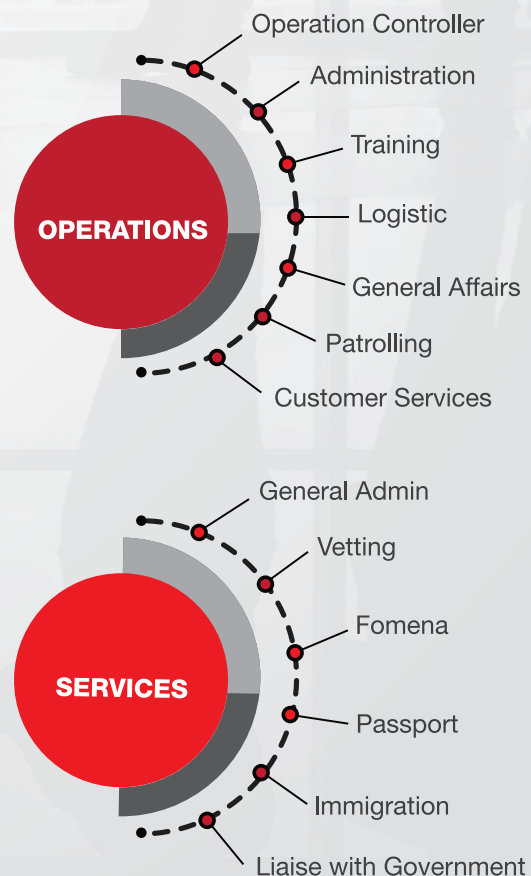

SERVICE CHART