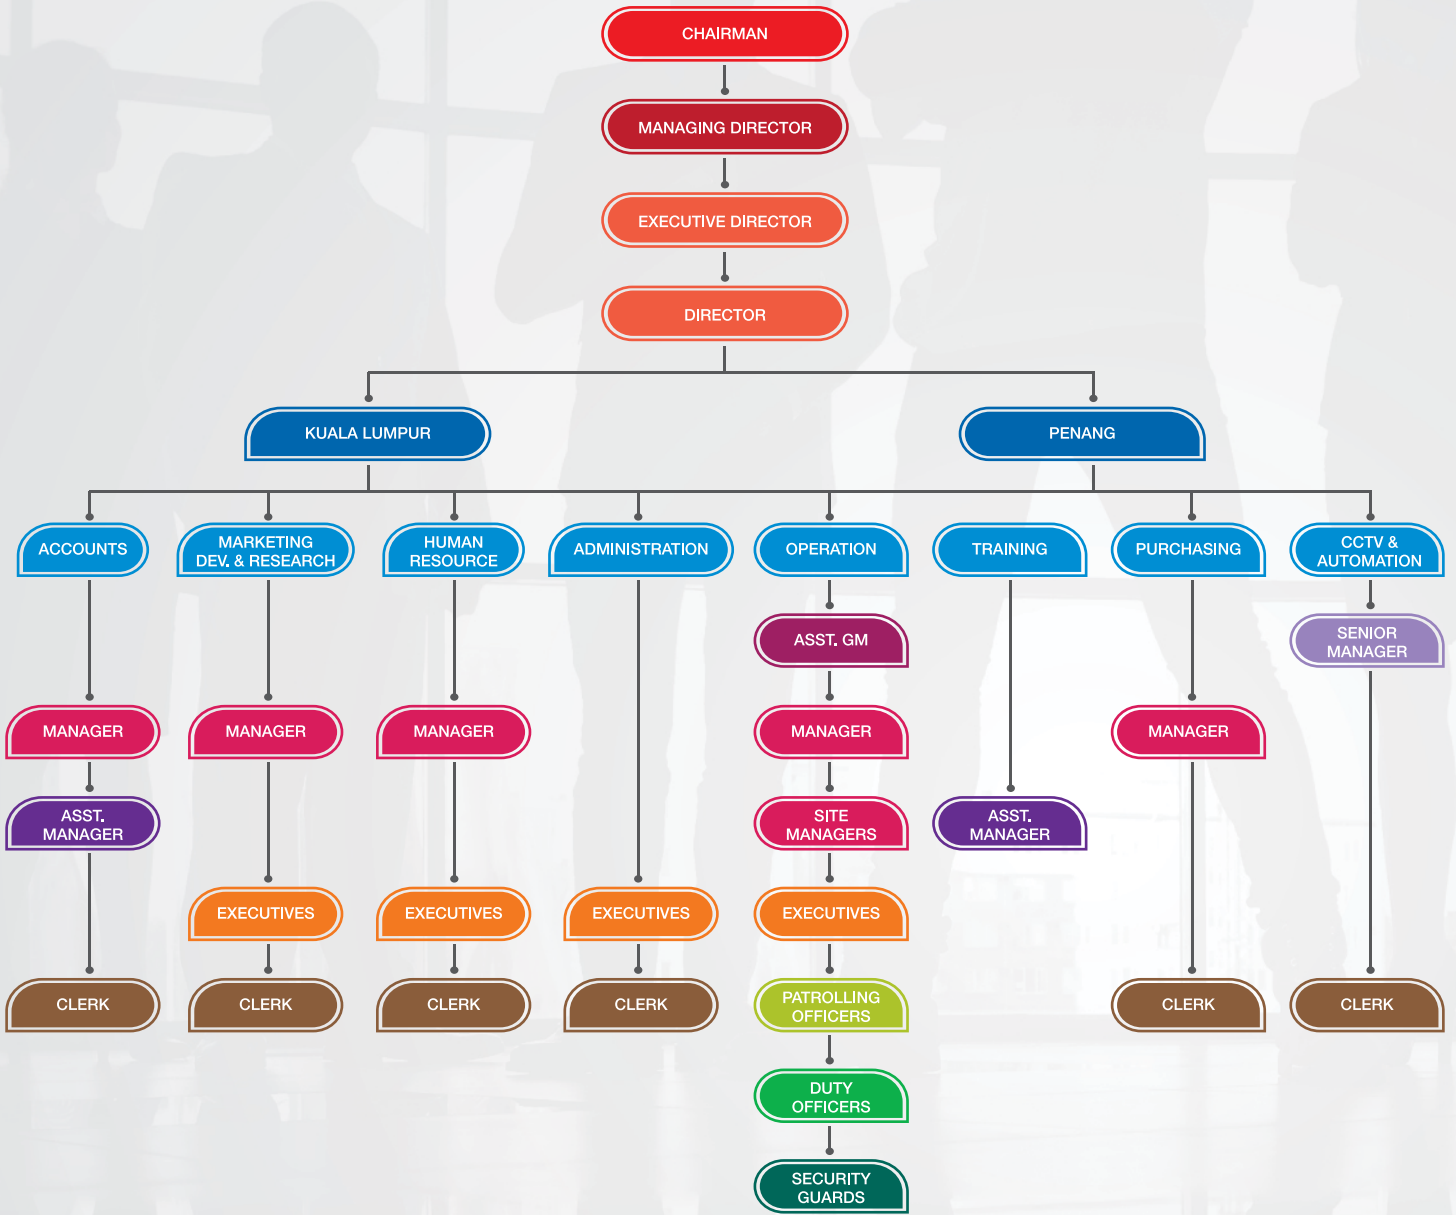

Professional Indemnity	Limit of Liability RM 100,000.00
Public Liability	Limit of Liability RM 3,000,000.00
Fidelity Guarantee	Limit of Liability RM 100,000.00
All Risk Policy	Limit of Liability RM 200,000.00
Money Policy	Limit of Liability RM 110,000.00
All Benefits Personal Accident Policy	Limit of Liability RM 10,000.00

SERVICE CHART

MANAGEMENT TEAM

Eagle Eye Security has professional and dynamic individuals with the highest level of discipline, experience and caliber, leading the management team and they are supported by a group of selected, qualified and dedicated supporting personnel to assist the day-to-day operations, administration, accounts and finance, business development, marketing, recruitment, training and implementation of work to fulfill the needs of every client.